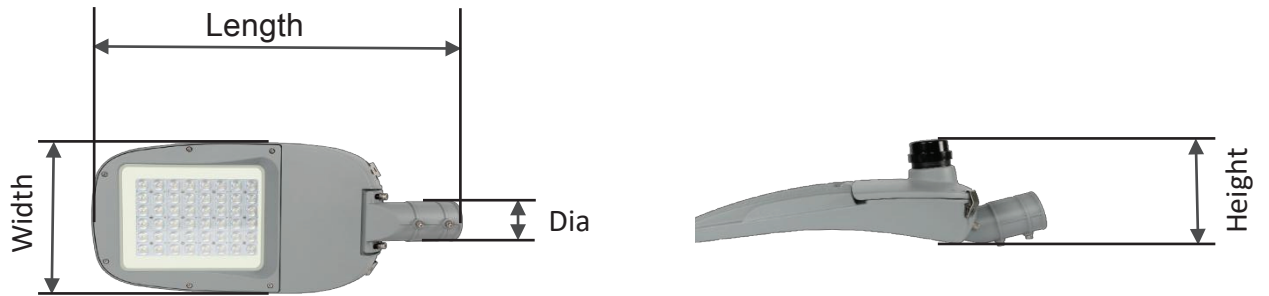

LED STREET LIGHT

MODEL: ADTRST-W

Brand	Al Adwaa				
Model	ADTRST-60	DTRST-80	DTRST-110	DTRST-137	DTRST-190
Energy Consumption	60W	80W	110W	137W	190W
Efficacy	155lm/W				
Energy Efficiency Class	A				
Power Factor	>0.95				
Life Time (hours)	50,000h				
Color Temperature	3000K-4000K				
Switching Cycles	15,000				
Color Consistency	<4 Step MacAdam Ellipse				
Color Rendering Index	>80				
Protection	IP66				
Operating Frequency	50/60 Hz				
Supply Voltage	AC110-240V				

Dimension and Mounting Details-

Watt	Length (mm)	Width (mm)	Height (mm)	Ø Día (mm)	Lumens
40W	525	400	238	Ø60	6200LM
80W	600	490	290		12400LM
120W					18600LM
150W	700	570	300		23200LM
200W					31000LM