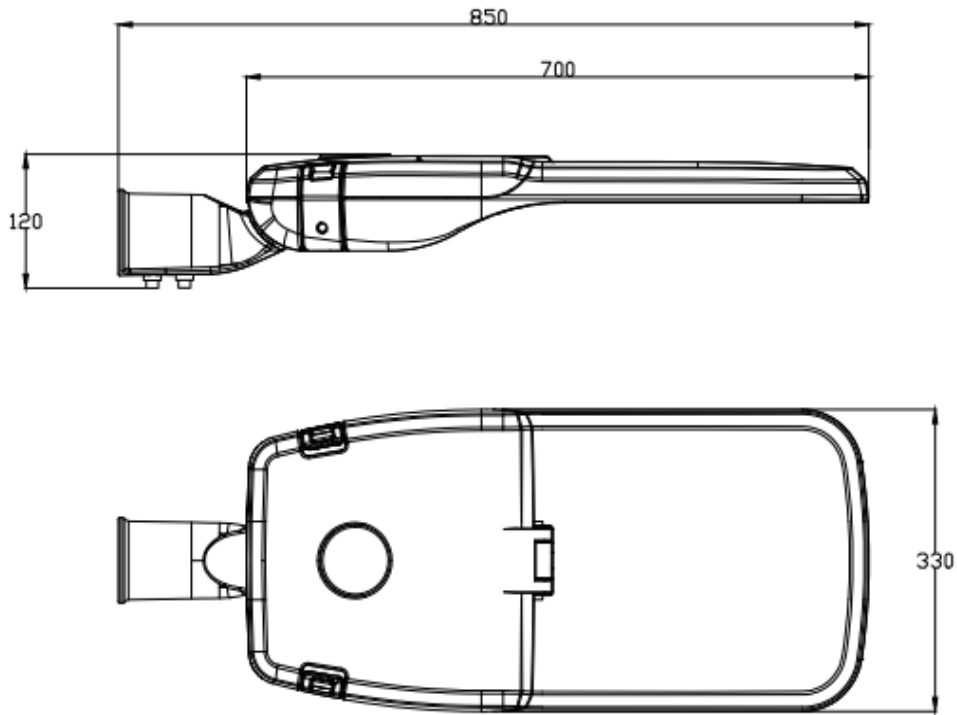

# SMD Street Light

MODEL : HC-SL15

<b>Brand</b>	Al Adwaa			
<b>Model</b>	HC-SL15/ 80W	HC-SL15/ 120W	HC-SL15/ 150W	HC-SL15/ 200W
<b>Energy Consumption</b>	80W	120W	150W	200W
<b>Efficacy</b>	115lm/W			
<b>Energy Efficiency Class</b>	A			
<b>Power Factor</b>	>0.90			
<b>Life Time (hours)</b>	50,000+h			
<b>Color Temperature</b>	3000K-4000K-6500K			
<b>Switching Cycles</b>	15,000			
<b>Color Consistency</b>	<4 Step MacAdam Ellipse			
<b>Color Rendering Index</b>	>80			
<b>Protection</b>	IP66			
<b>Operating Frequency</b>	50/60 Hz			
<b>Supply Voltage</b>	AC220-277V			

## Dimension and Mounting Details-

Watt	Length (mm)	Width (mm)	Height (mm)	Lumens
80W	583mm	244mm	120mm	8500LM
120W	688mm	270mm	120mm	13000LM
150W	868mm	340mm	130mm	>15000LM
200W	868mm	340mm	130mm	>15000LM